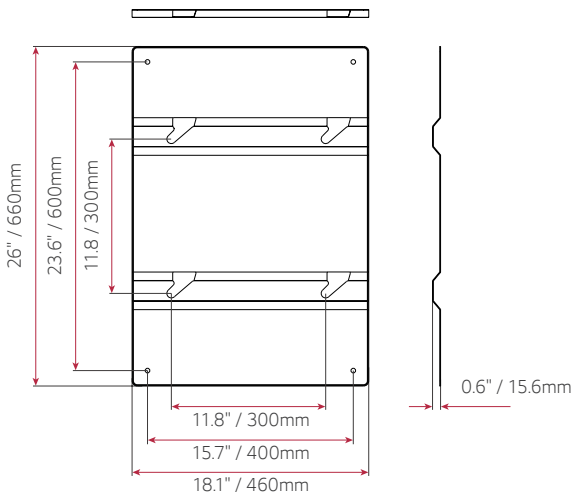

EASY INSTALLATION

Precise Installation Using Leveler Tool

The 75XS4G is equipped with a "Leveler Tool" which shows users how the device is tilt, so the display can be precisely installed.

Alert for Right Direction

The 75XS4G is equipped with a "horizontal sensor", so the display can be installed accurately.

DIMENSIONS

DOUBLE-SIDED BRACKET

CONNECTIVITY

Rear

* Dimensions & Jack Panels may differ from the above image, so please contact LG sales team to verify before ordering.