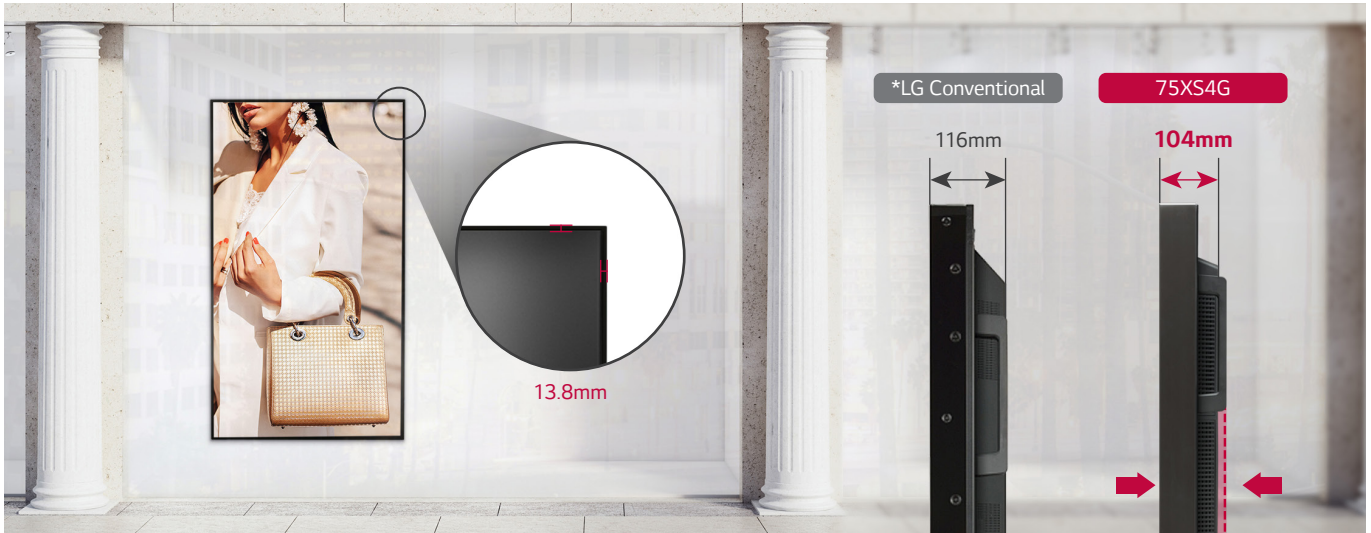

 webOS
Smart Platform

A SCREEN CLEARLY VISIBLE FROM ANYWHERE

Deliver Your Message with High Visibility Even Under the Strong Sunlight

With a great brightness of 4,000 nits** and UHD picture quality, 75XS4G clearly deliver contents and attract public attention, which is the ultimate display for outdoor visibility. QWP*** enables clear visibility even when the viewer is wearing polarized sunglasses.

* 'LG Conventional' refers to LG 75XS2E.

** Brightness of 75XS4G : Max. 4,000 nits, Typ. 3,200 nits

*** Quarter Wave Plate

KEEP YOUR CONTENT MARKEDLY WITH HIGH EFFICIENCY

High Energy Efficiency

The 75XS4G is *energy efficient, allowing for an efficient total cost management while showing content in UHD resolution even with 4,000 nits of high brightness.

UTILIZE YOUR SPACES IN AUTHENTIC AND EFFICIENT WAYS

Space Blending Slim Design

Given that window-facing displays are usually installed indoors close to the window, 75XS4G's slim design is useful as it can blend naturally inside the store.

* 'LG Conventional' refers to LG 75XS2E

Double-sided Usage with Dedicated Bracket

Due to the 75XS4G flat-back design and dedicated bracket*, store owner can attach LG's UHD display** to the back for the purpose of displaying a variety of content for both external and internal customers.