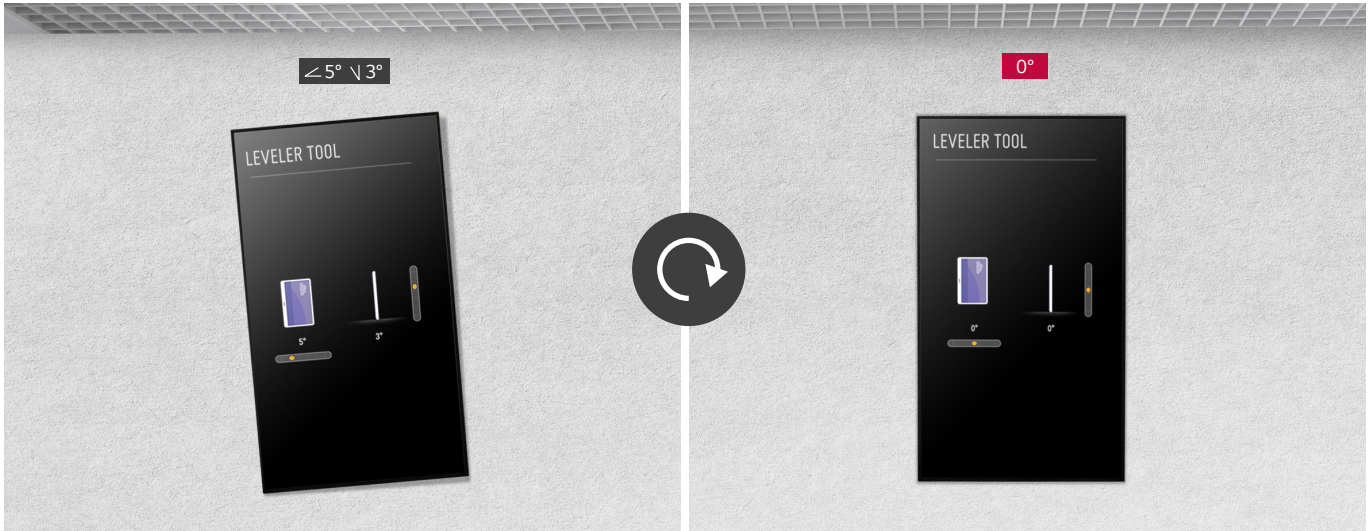

* System-on-Chip

MANAGE CONTENT EASILY & EFFICIENTLY

Multiple Display Control with a Remote Control

Multiple device controls are available through the RJ45 & RS-232C ports. It means that even double-sided displays can be easily controlled simultaneously with a remote control.

Easy Content Distribution & SW Update

75XS4G features embedded Wi-Fi, Bluetooth, Beacon making it easy to distribute content wirelessly and update Firmware. In particular, using Beacon and BLE (Bluetooth Low Energy), shop manager can do various promotional activities, such as providing promotional coupons or product information to visitor in real time.

EASY INSTALLATION

Precise Installation Using Leveler Tool

The 75XS4G is equipped with a "Leveler Tool" which shows users how the device is tilt, so the display can be precisely installed.

Alert for Right Direction