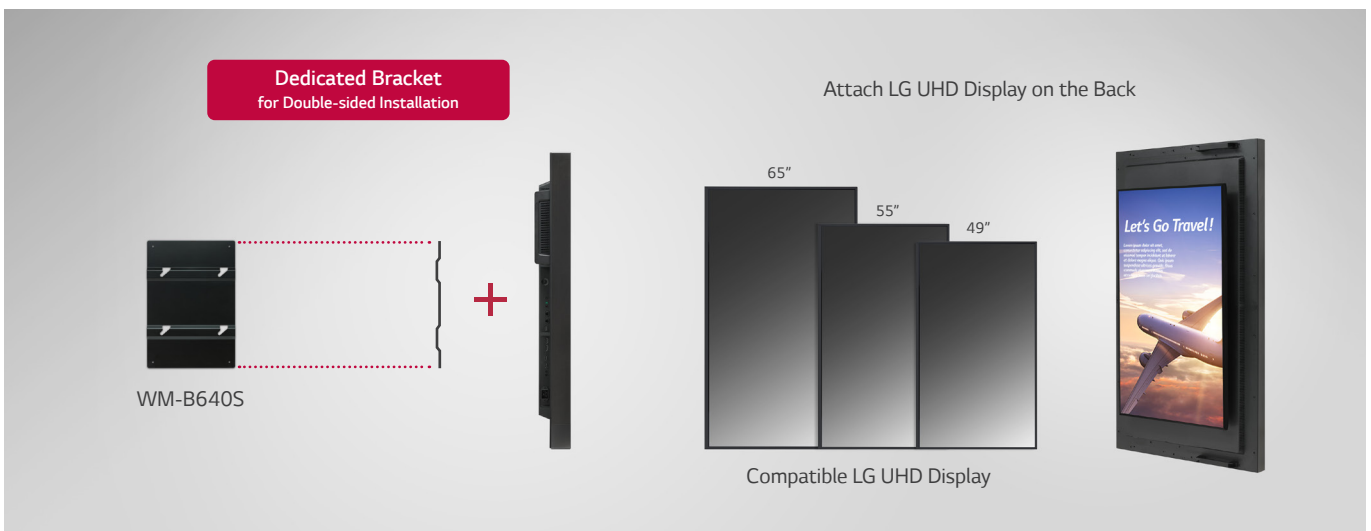

* 'LG Conventional' refers to LG 75XS2E.

** Brightness of 75XS4G : Max. 4,000 nits, Typ. 3,200 nits

*** Quarter Wave Plate

KEEP YOUR CONTENT MARKEDLY WITH HIGH EFFICIENCY

High Energy Efficiency

The 75XS4G is *energy efficient, allowing for an efficient total cost management while showing content in UHD resolution even with 4,000 nits of high brightness.

UTILIZE YOUR SPACES IN AUTHENTIC AND EFFICIENT WAYS

Space Blending Slim Design

Given that window-facing displays are usually installed indoors close to the window, 75XS4G's slim design is useful as it can blend naturally inside the store.

* 'LG Conventional' refers to LG 75XS2E

Double-sided Usage with Dedicated Bracket

Due to the 75XS4G flat-back design and dedicated bracket*, store owner can attach LG's UHD display** to the back for the purpose of displaying a variety of content for both external and internal customers.