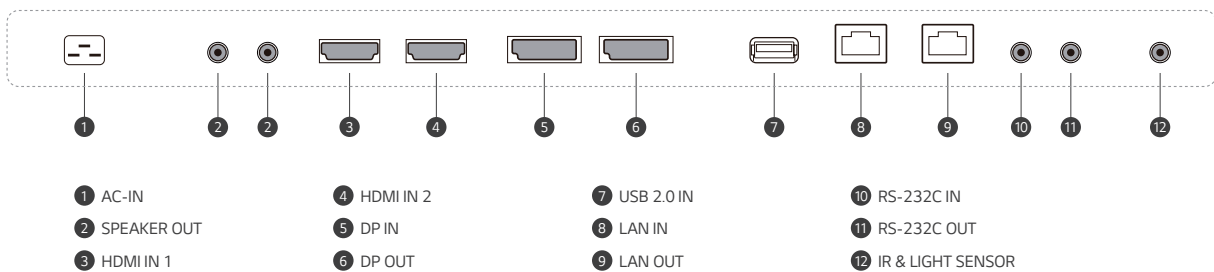

EASY INSTALLATION

Precise Installation Using Leveler Tool

The 75XS4G is equipped with a "Leveler Tool" which shows users how the device is tilt, so the display can be precisely installed.

Alert for Right Direction

The 75XS4G is equipped with a "horizontal sensor", so the display can be installed accurately.

DIMENSIONS

DOUBLE-SIDED BRACKET

CONNECTIVITY

Rear

* Dimensions & Jack Panels may differ from the above image, so please contact LG sales team to verify before ordering.