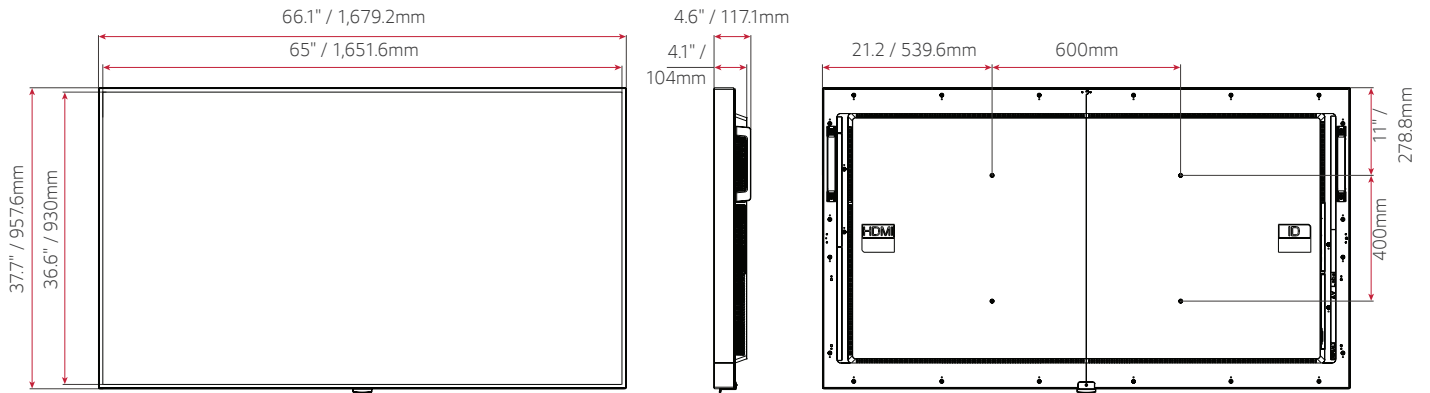

EASY INSTALLATION

Precise Installation Using Leveler Tool

The 75XS4G is equipped with a "Leveler Tool" which shows users how the device is tilt, so the display can be precisely installed.

Alert for Right Direction

The 75XS4G is equipped with a "horizontal sensor", so the display can be installed accurately.

DIMENSIONS

DOUBLE-SIDED BRACKET

CONNECTIVITY

Rear

* Dimensions & Jack Panels may differ from the above image, so please contact LG sales team to verify before ordering.